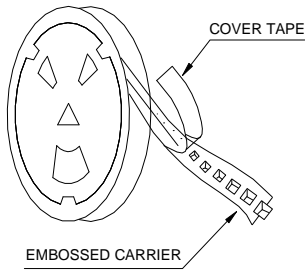

Packaging Information

• **Tearing Off Force**

★The force for tearing off cover tape is 10 to 120 grams in the arrow direction under the following conditions.

• **DIMENSIONS & RECOMMENDED PATTERN**

TYPE	DIMENSIONS / SIZE (mm)				PATTERN / SIZE (mm)		
	A	B	C	D	E	F	G
JTP 0705	7.8 ± 0.3	7.0 ± 0.3	5.0 ± 0.50	7.8 ± 0.3	3.0	2.0	7.5

• **TAPE DIMENSION & REEL DIMENSION**

REEL DIMENSION

TYPE	TAPE / SIZE (mm)										REEL 13"×16mm			
	Ao	Bo	Ko	F	E	W	P	Po	P2	t	A	B	C	D
0705	7.2 ± 0.1	8.1 ± 0.1	5.35 ± 0.1	7.5 ± 0.1	1.75 ± 0.1	16 ± 0.3	12 ± 0.1	4 ± 0.1	2 ± 0.1	0.4 ± 0.05	16.5 ± 0.2	100 ± 0.5	13.2 ± 0.3	330 ± 1.0

• **PACKAGING QUANTITY**

USER DIRECTION OF FEED

Type	JTP 0705
Q'TY/Reel	1,000