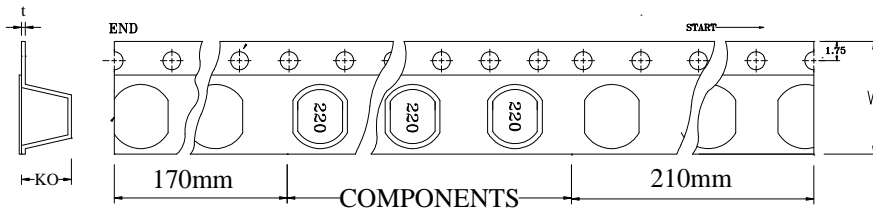

Packaging Information

• **Tearing Off Force**

★The force for tearing off cover tape is 10 to 120 grams in the arrow direction under the following conditions.

• **DIMENSIONS & RECOMMENDED PATTERN**

TYPE	DIMENSIONS / SIZE (mm)				PATTERN / SIZE (mm)		
	A	B	C	D	E	F	G
JTP 0705	7.8 ± 0.3	7.0 ± 0.3	5.0 ± 0.50	7.8 ± 0.3	3.0	2.0	7.5

• **TAPE DIMENSION & REEL DIMENSION**

REEL DIMENSION

TYPE	TAPE / SIZE (mm)										REEL 13"×16mm			
	Ao	Bo	Ko	F	E	W	P	Po	P2	t	A	B	C	D
0705	7.2 ± 0.1	8.1 ± 0.1	5.35 ± 0.1	7.5 ± 0.1	1.75 ± 0.1	16 ± 0.3	12 ± 0.1	4 ± 0.1	2 ± 0.1	0.4 ± 0.05	16.5 ± 0.2	100 ± 0.5	13.2 ± 0.3	330 ± 1.0

• **PACKAGING QUANTITY**

USER DIRECTION OF FEED

Type	JTP 0705
Q'TY/Reel	1,000