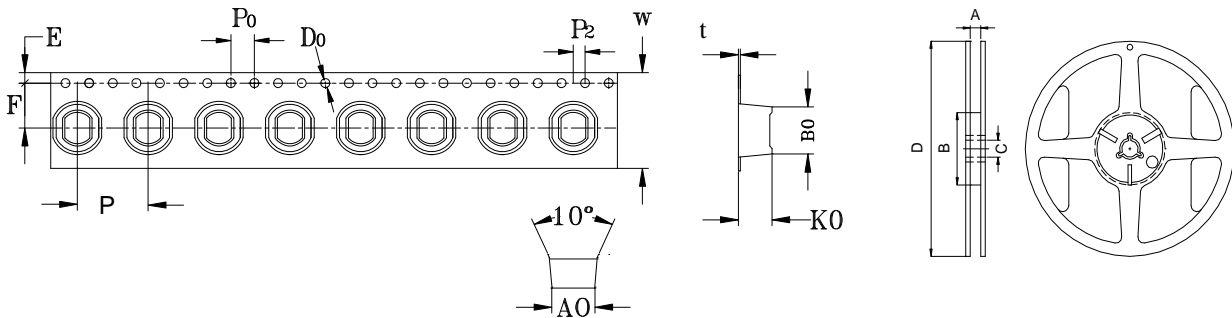

Packaging Information

• **Tearing Off Force**

★The force for tearing off cover tape is 10 to 120 grams in the arrow direction under the following conditions.

• **DIMENSIONS & RECOMMENDED PATTERN**

TYPE	DIMENSIONS / SIZE (mm)				PATTERN / SIZE (mm)		
	A	B	C	D	E	F	G
JTP 0705	7.8 ± 0.3	7.0 ± 0.3	5.0 ± 0.50	7.8 ± 0.3	3.0	2.0	7.5

• **TAPE DIMENSION & REEL DIMENSION**

REEL DIMENSION

TYPE	TAPE / SIZE (mm)										REEL 13"×16mm			
	Ao	Bo	Ko	F	E	W	P	Po	P2	t	A	B	C	D
0705	7.2 ± 0.1	8.1 ± 0.1	5.35 ± 0.1	7.5 ± 0.1	1.75 ± 0.1	16 ± 0.3	12 ± 0.1	4 ± 0.1	2 ± 0.1	0.4 ± 0.05	16.5 ± 0.2	100 ± 0.5	13.2 ± 0.3	330 ± 1.0

• **PACKAGING QUANTITY**

USER DIRECTION OF FEED

Type	JTP 0705
Q'TY/Reel	1,000